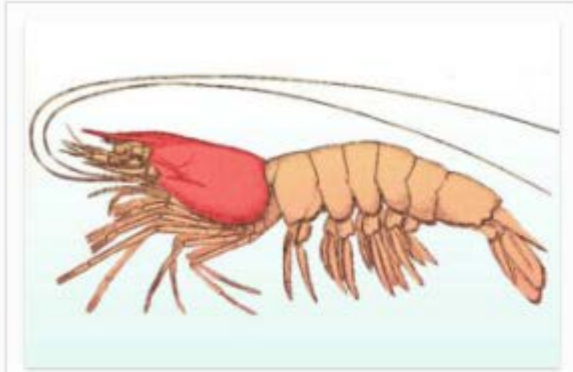

IV. Sub-phylum: Crustacea, General Characters:

Carapace of Penaeus (red)
Wikipedia

Carapace of Crab (Source
Wikipedia)

- Ø Usually marine aquatic arthropods
- Ø Head and thorax fused to form cephalothorax
- Ø Cephalothorax usually covered by single large carapace
- Ø Two pair of antennae (only arthropod with two pairs of antennae)
- Ø 5 pairs of cephalic appendages
- Ø Cephalic appendages: first pair antennules, second pair antennae, third pair mandibles, fourth pair first maxillae and fifth pair second maxillae
- Ø Thoracic and abdominal appendages are biramous
- Ø First pair of antennae (antennules) are uniramous
- Ø Respiration through gills
- Ø Excretion by green glands or antennal glands
- Ø Sense organs: antennae, statocysts and eyes
- Ø Eyes are compound
- Ø Paired gonopores