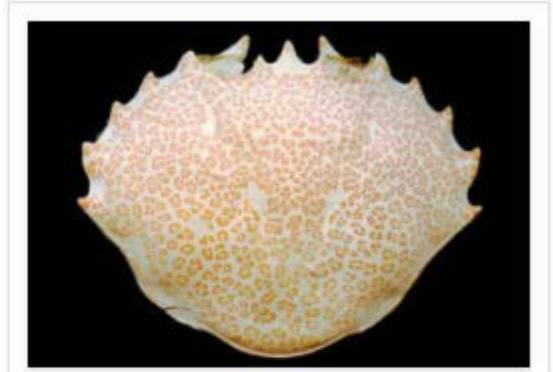

IV. Sub-phylum: Crustacea, General Characters:

Carapace of Penaeus (red)
Wikipedia

Carapace of Crab (Source
Wikipedia)

- Ø Usually marine aquatic arthropods
- Ø Head and thorax fused to form cephalothorax
- Ø Cephalothorax usually covered by single large carapace
- Ø Two pair of antennae (only arthropod with two pairs of antennae)
- Ø 5 pairs of cephalic appendages
- Ø Cephalic appendages: first pair antennules, second pair antennae, third pair mandibles, fourth pair first maxillae and fifth pair second maxillae
- Ø Thoracic and abdominal appendages are biramous
- Ø First pair of antennae (antennules) are uniramous
- Ø Respiration through gills
- Ø Excretion by green glands or antennal glands
- Ø Sense organs: antennae, statocysts and eyes
- Ø Eyes are compound
- Ø Paired gonopores